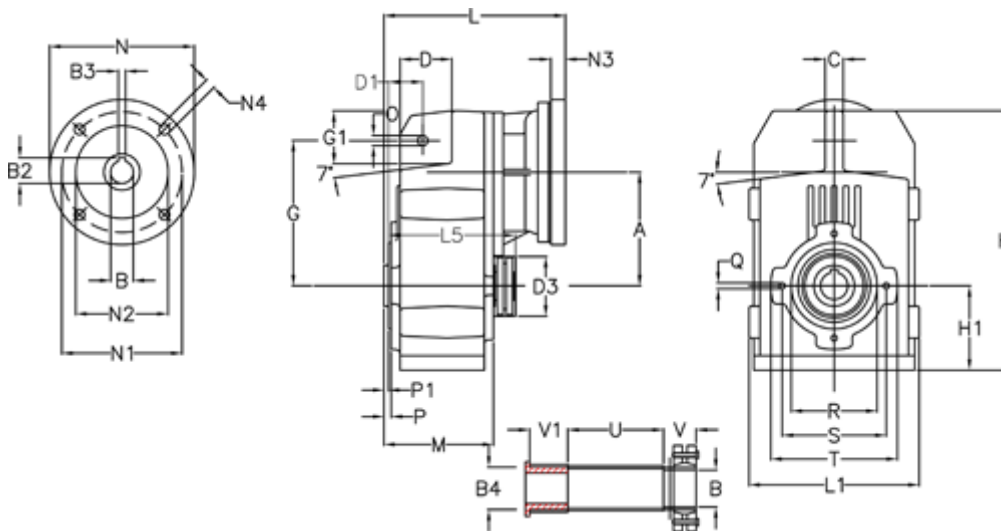

Article number: 29560410608725

Description: Shaft mounted gear
A413QF45-106-P71B5

Measures

A = 175.75
B = 45
B1 = 14
B2 = 16.3
B3 = 5
B4 = 45
C = 16
D = 79.0

D1 = 56.5
d3 = 100
G = 218
G1 = 97.5
H = 389.0
H1 = 116.0
L = 246.0
L1 = 242

I5 = 200.0
M = 144.0
N = 160
N1 = 130
N2 = 110
N4 = M8x16
O = 14
P = 7.5

P1 = 3.5
Q = M12x19
R = 130
S = 165
T = 200
Tightening torque Nm adapter bushing = 6.0
Tightening torque Nm shrink disc = 10.0
U = 82.0